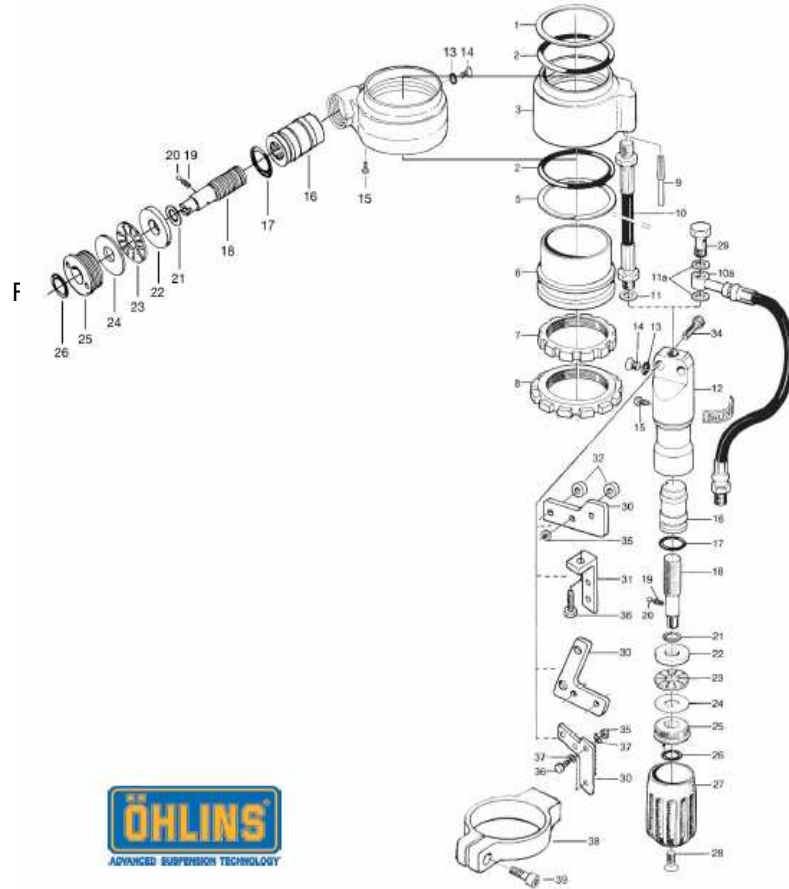

Fig.04

	S46DR1S	BMW R 1100 GS	BM 424
Fig No.	Part No	Description	
Preload adj.			
04-01	03611-01	Support ring	1
04-02	00338-90	O-ring	2
04-03	03607-01	Preload housing	1
04-05	03610-01	Support ring	1
04-06	03606-01	Inner sleeve	1
04-07	03609-01	Lock nut	1
04-08	03608-01	Guide nut	1
04-09	03613-01	Pin	1
04-10	01042-12	Hose	1
04-11a	01048-01	Seal washer	2
04-12	03600-02	Adj.cylinder	1
04-13	00338-79	O-ring	1
04-14	00382-07	Screw	1
04-15	03601-02	Guide screw	1
	03614-01	Seal washer for guide screw	1
04-16	03604-02	Piston	1
04-17	00338-71	O-ring	1
04-18	03602-02	Adj. screw	1
04-19	03083-01	Spring	1
04-20	00884-03	Ball	1
04-21	00131-03	Circlip	1
04-22	03072-02	Thrust washer thick	1
04-23	01023-02	Thrust needle bearing	1
04-24	03073-02	Thrust washer thin	1
04-25	03603-01	Cover	1
04-26	00338-88	O-ring	1
04-27	03605-01	Adjustment wheel	1
04-28	00382-08	Screw	1
04-29	00831-02	Banjo bolt	1
04-30	01165-01	Bracket	1
04-34	05404-06	Screw M6x25	2
04-35	00430-02	Nut	2
04-37	00153-04	Washer	2