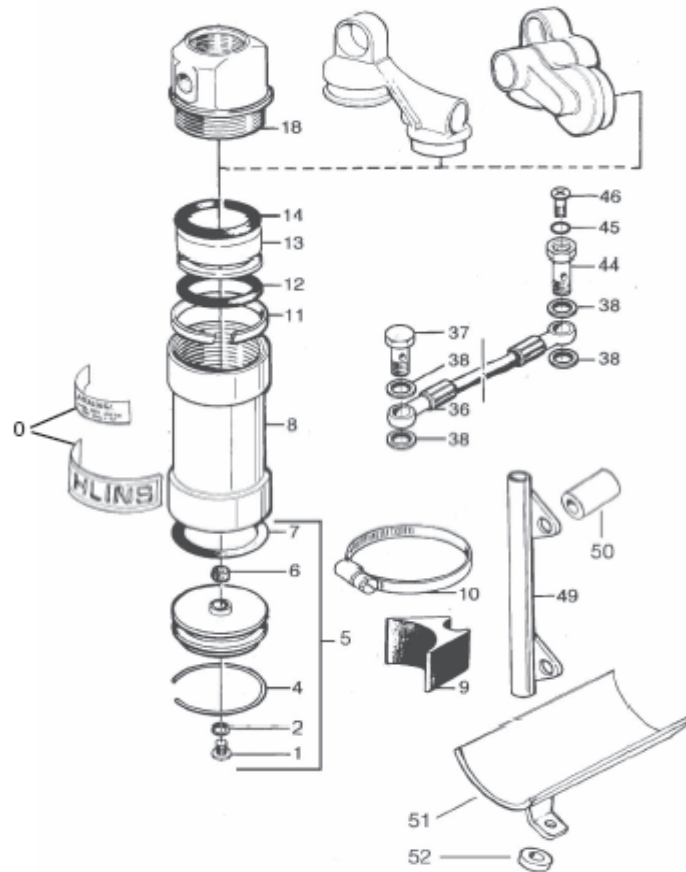

Fig.02

	S46HR1C1	BMW G 650 X Challenge	BM 6361
Fig No.	Part No	Description	Qty
Body tube			
02-01A	00570-07	Cylinder head	1
02-05A	00338-37	O-ring	1
02-07A	04210-19	Cylinder tube	1
02-08	00536-13	Ball joint	1
02-10	00534-01	Seal ball joint	2
02-11	01218-49	Spacer, ball joint	2
02-18	00532-01	Lock nut	1
02-19	00531-12	Spring platform	1
02-20	00543-09	Washer	1
02-21	00516-01	Spring clip	1
	00698-39	Spring	1

Fig.03

	S46HR1C1	BMW G 650 X Challenge	BM 6361
Fig No.	Part No	Description	Qty
Shaft			
03-01	00539-01	Lock nut	1
03-02	00578-01	Washer	5
03-03	00519-07	Stop washer	1
03-05	01114-14	Piston	1
03-06	00541-01	Piston ring	1
03-07	00519-04	Stop washer	1
03-08	05665-18	Valve	1
03-10	00338-14	O-ring	1
03-11	05655-04	Adjustment needle	1
03-15	05500-09	Shaft	1
03-16	00566-23	Adj.shaft	1
03-17	06098-01	Bleed washer	1
03-18	03067-03	Stop rubber	1
03-19	01056-14	Bushing	1
03-20	05129-10	Seal head assy	1
03-21	00338-46	O-ring	1
03-22	04717-03	Seal	1
03-23	01032-23	Back-up ring	1
	04729-04	Shim	1
03-24	01031-02	Scraper	1
03-25	00575-01	Circlip	1
03-26	01065-31	End cap	1
03-28	00563-02	Bump rubber	1
03-31	04752-03	Washer	1

Fig.04

	S46HR1C1	BMW G 650 X Challenge	BM 6361
Fig No.	Part No	Description	Qty
Reservoir			
04-00	00191-02	Sticker "ÖHLINS" blue/transp	1
04-00	00196-01	Sticker "Warning"black/transp 17x53	1
04-01	01050-01	Screw	1
04-02	00338-59	O-ring	1
04-04	00329-01	Circlip	1
04-05	00161-03	Reservoir top assy	1
04-07	00338-04	O-ring	1
04-08	00302-01	Reservoir	1
04-11	00340-01	Teflon band	1
04-12	00338-26	O-ring	1
04-13	00305-01	Reservoir piston	1
04-14	00338-24	O-ring	1
04-18	00862-01	Reservoir end	1
04-36	00636-34	Hose	1
04-37	00634-01	Banjo bolt	1
04-38	00686-01	Seal washer	4
04-44	00817-01	Banjo bolt	1
04-45	00338-01	O-ring	1
04-46	00382-01	Screw	1
04-51	05378-10	Reservoir bracket	1
04-51	03337-01	Reservoir bracket	1
	09070-01	Grommet	1
	01046-18	Screw M5x16	2
	01046-22	Screw M8x16	2
	01046-26	Screw M5x22	1
	00430-04	Nut M5	3