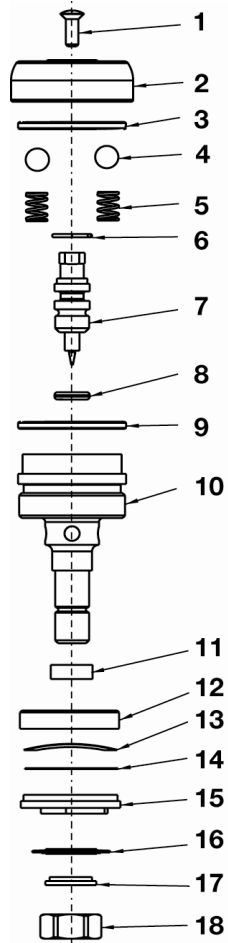

Fig.05

01250-14	S46HR1C1	BMW G 650 X Challenge	BM 6361
Fig No.	Part No	Description	Qty
Compr. Valve			
05-01	00828-01	Screw	1
05-02	00820-02	Knob	1
05-04	00884-07	Ball	2
05-05	00833-01	Spring	2
05-06	01473-06	Circlip	1
05-07	01242-06	Adjustment needle	1
05-08	00338-79	O-ring	1
05-09	00338-27	O-ring	1
05-10	01243-08	End piece	1
05-12	01247-01	Check valve housing	1
05-13	01246-01	Wave washer	1
05-14	01245-01	Check valve shim	1
05-15	01244-05	Valve	1
05-16		Shims see spec.card	1
05-17	00641-01	Washer	1
05-18	00430-07	Nut	1